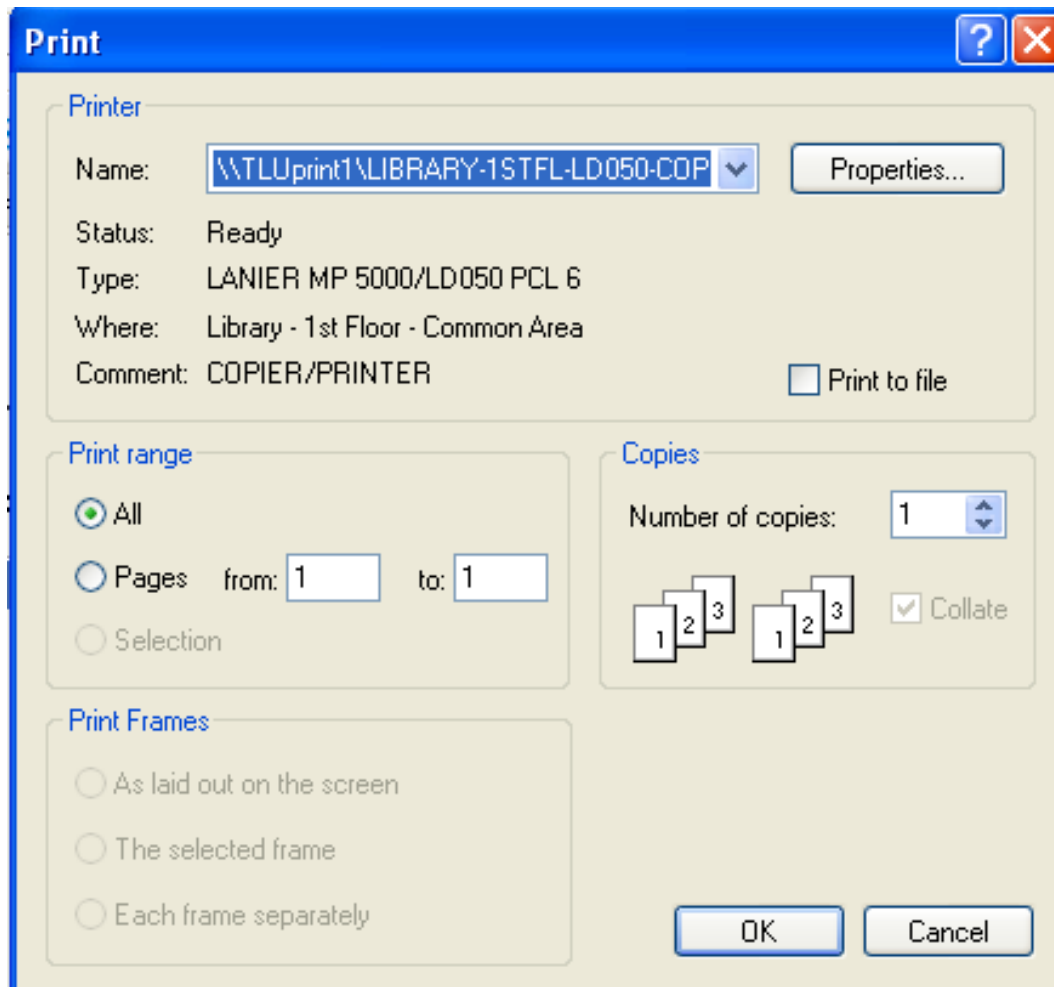

# Click on **Send to Printer** (tab)

Send to Printer

Exit Print Mode

**Faculty**

**Faculty Course Control - Class List**

# Select your **Printer Name** & **OK** to print a class roster

Click on **Exit Print Mode** (link) to go back to the class list

Send to Printer

Exit Print Mode